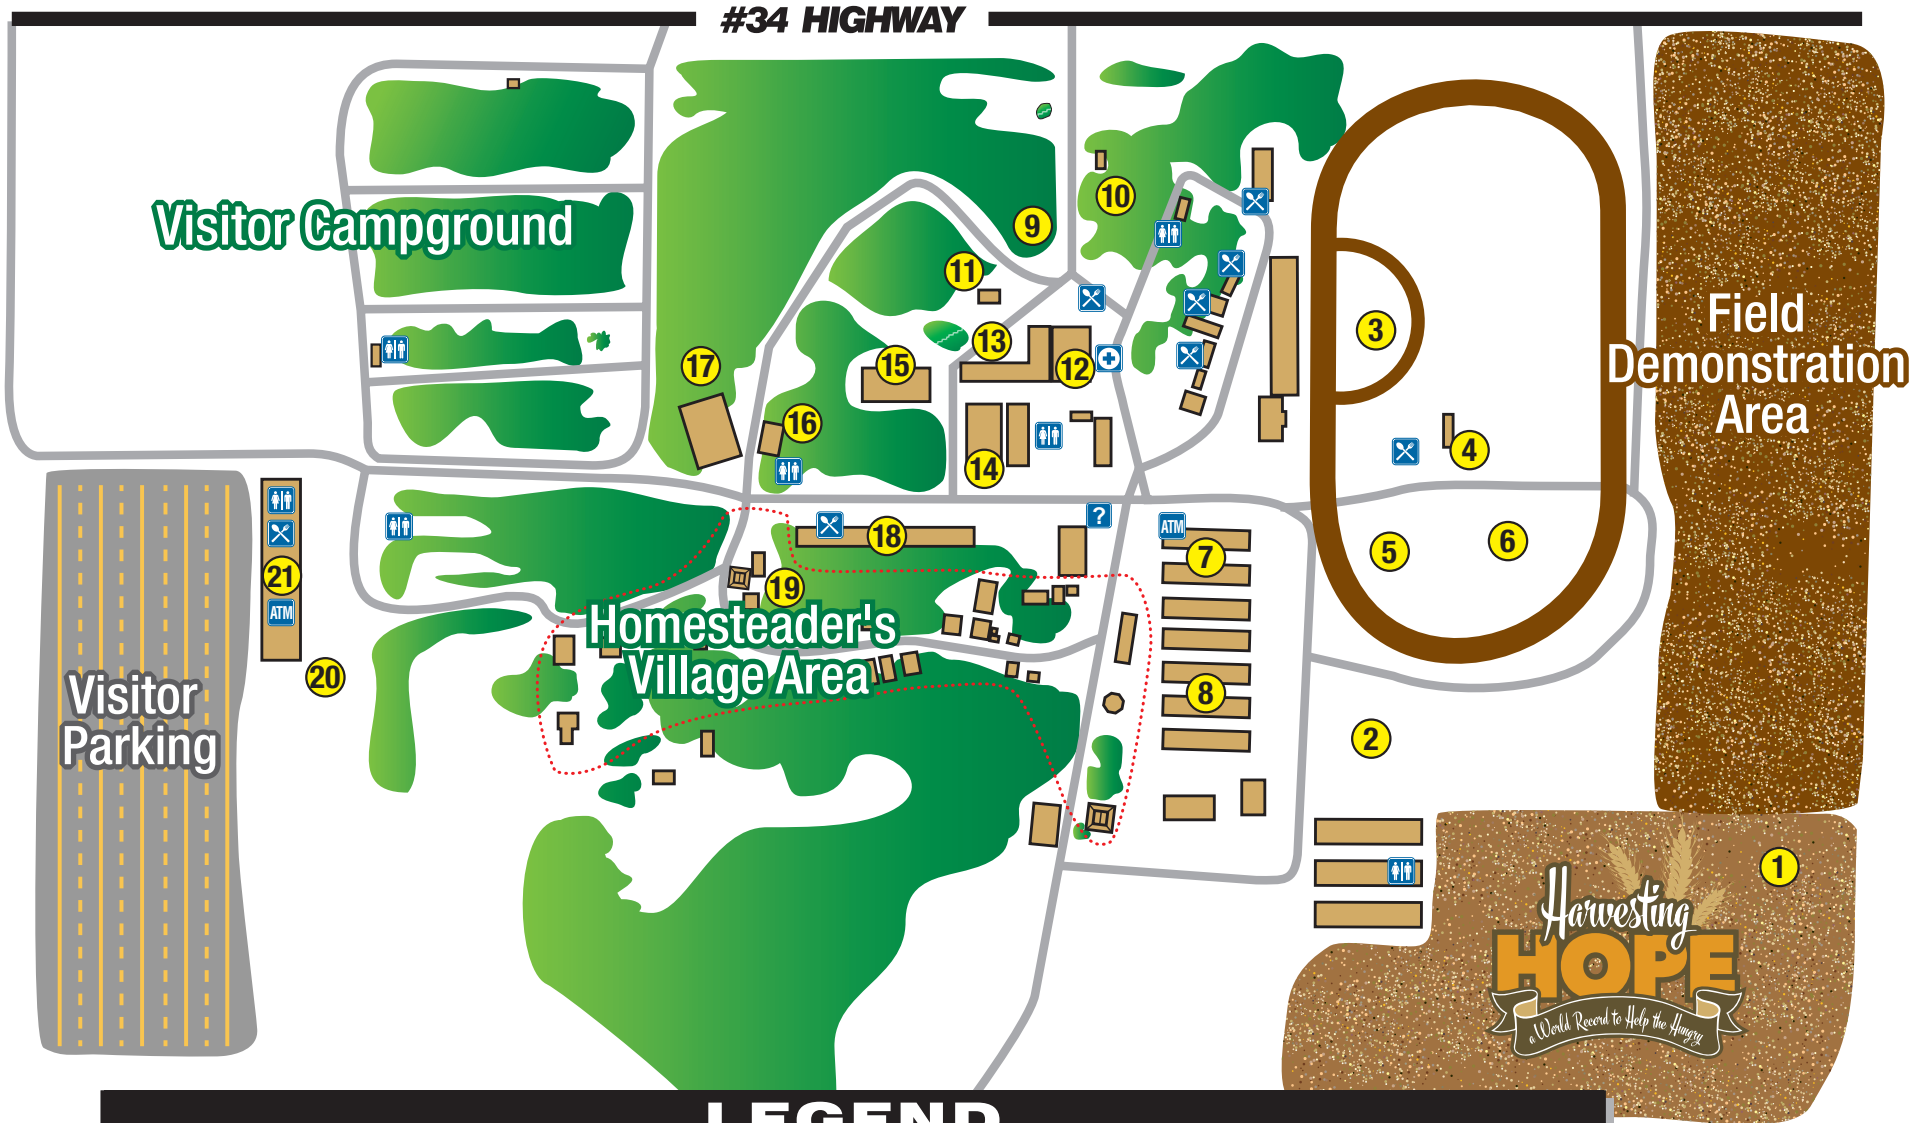

# MANITOBA AGRICULTURAL MUSEUM GROUNDS

## LEGEND

- |  |   |
|--|---|
| <ul style="list-style-type: none"> <li>1. Harvesting Hope Area</li> <li>2. Tractor Displays</li> <li>3. Versatile Arena</li> <li>4. Sawmill and power testing demonstrations</li> <li>5. Canadian Army Past &amp; Present display</li> <li>6. Versatile 50th Anniversary Display</li> <li>7. Corn and Barley Corral</li> <li>8. Heavy Horse Barns</li> <li>9. Children's Playground</li> <li>10. Oakview Gift Shop</li> <li>11. Centerville School Area</li> </ul> | <ul style="list-style-type: none"> <li>12. Reunion Ladies Activities Building</li> <li>13. Horse Farrier Competition <i>(Saturday Only)</i></li> <li>14. Children's Petting Zoo</li> <li>15. Community Ties Exhibit Building</li> <li>16. Manitoba Amateur Radio Museum</li> <li>17. Centennial Building</li> <li>18. Outdoor Trade Show Area</li> <li>19. Village Music Gazebo</li> <li>20. Classic Car Show Area <i>(Saturday Only)</i></li> <li>21. Indoor trade show and main entrance</li> </ul> |
|--|---|

Washrooms

Information Booth

ATM Machine

First Aid

Food