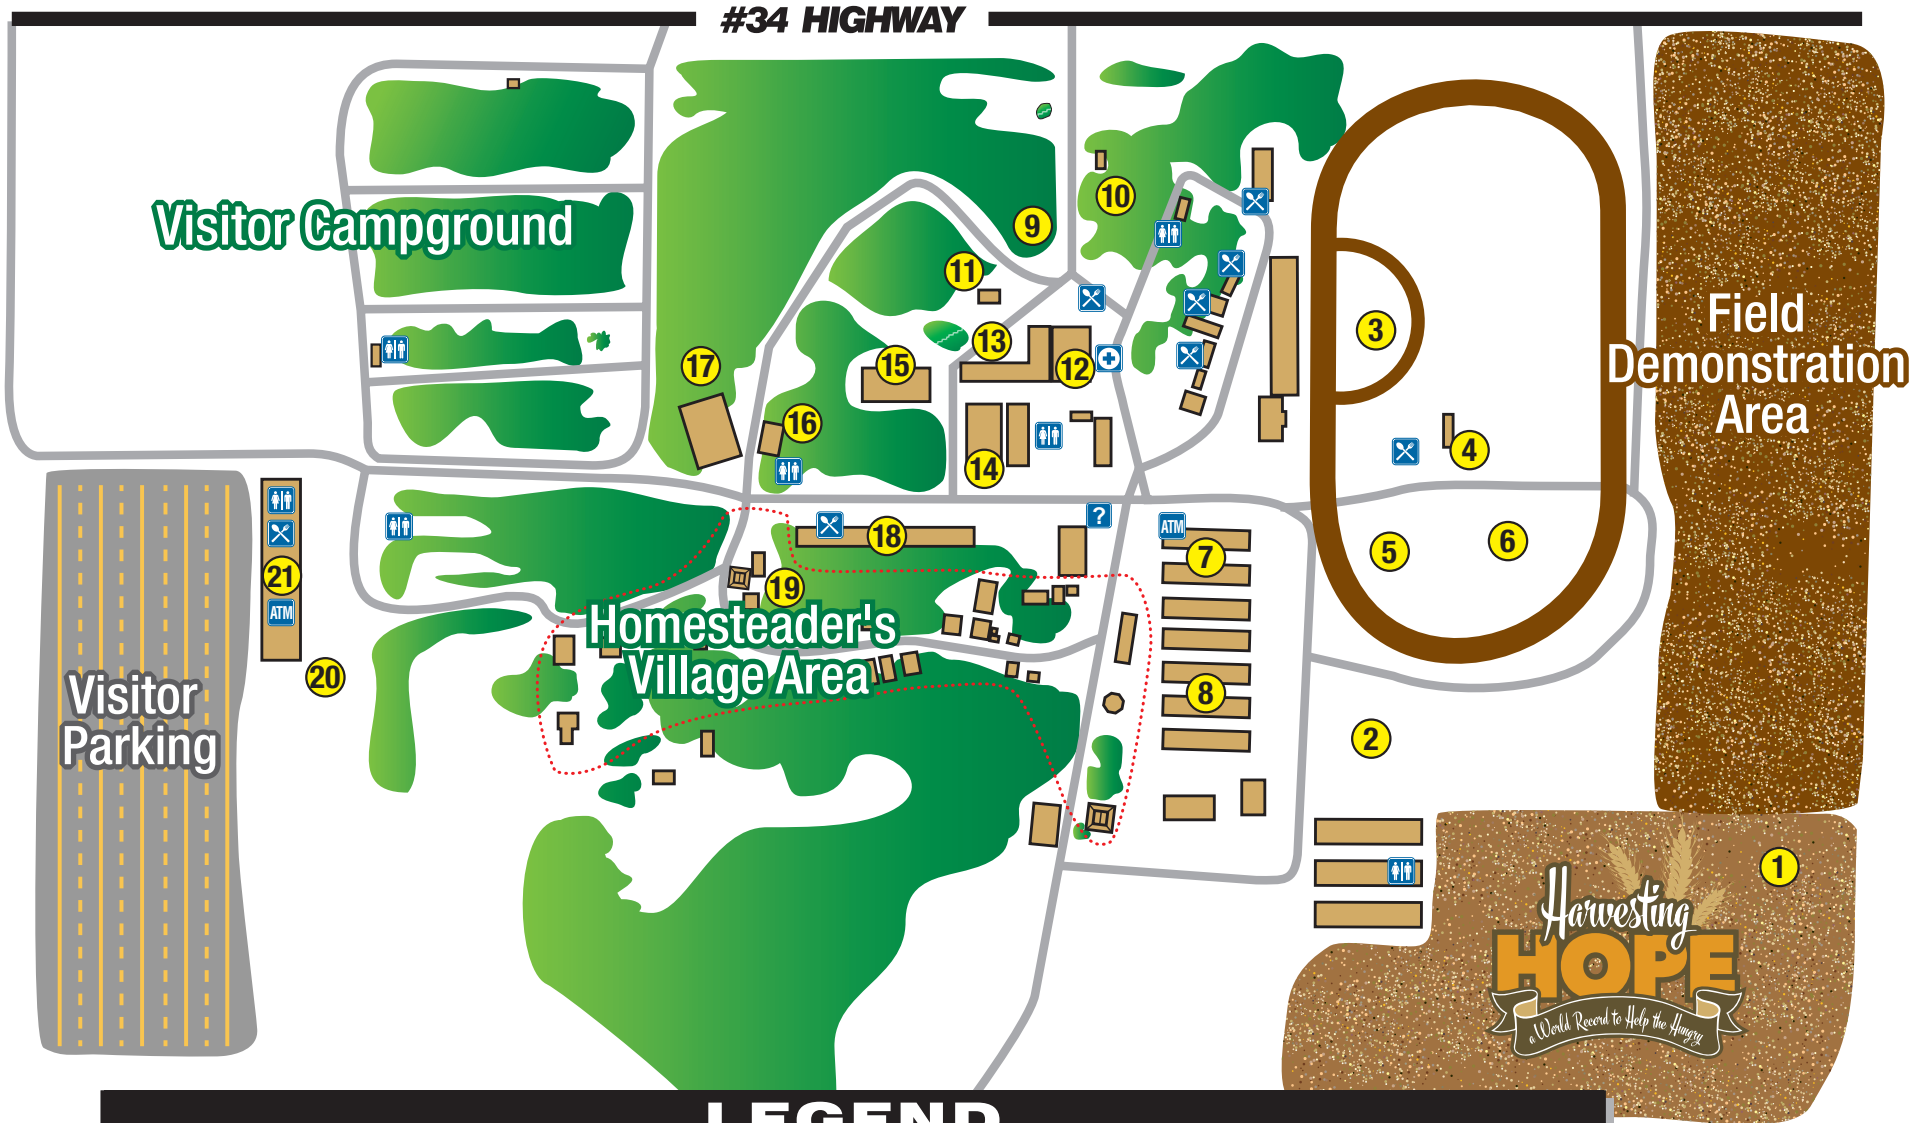

MANITOBA AGRICULTURAL MUSEUM GROUNDS

LEGEND

- | | |
|--|---|
| <ul style="list-style-type: none"> 1. Harvesting Hope Area 2. Tractor Displays 3. Versatile Arena 4. Sawmill and power testing demonstrations 5. Canadian Army Past & Present display 6. Versatile 50th Anniversary Display 7. Corn and Barley Corral 8. Heavy Horse Barns 9. Children's Playground 10. Oakview Gift Shop 11. Centerville School Area | <ul style="list-style-type: none"> 12. Reunion Ladies Activities Building 13. Horse Farrier Competition <i>(Saturday Only)</i> 14. Children's Petting Zoo 15. Community Ties Exhibit Building 16. Manitoba Amateur Radio Museum 17. Centennial Building 18. Outdoor Trade Show Area 19. Village Music Gazebo 20. Classic Car Show Area <i>(Saturday Only)</i> 21. Indoor trade show and main entrance |
|--|---|

Washrooms

Information Booth

ATM Machine

First Aid

Food